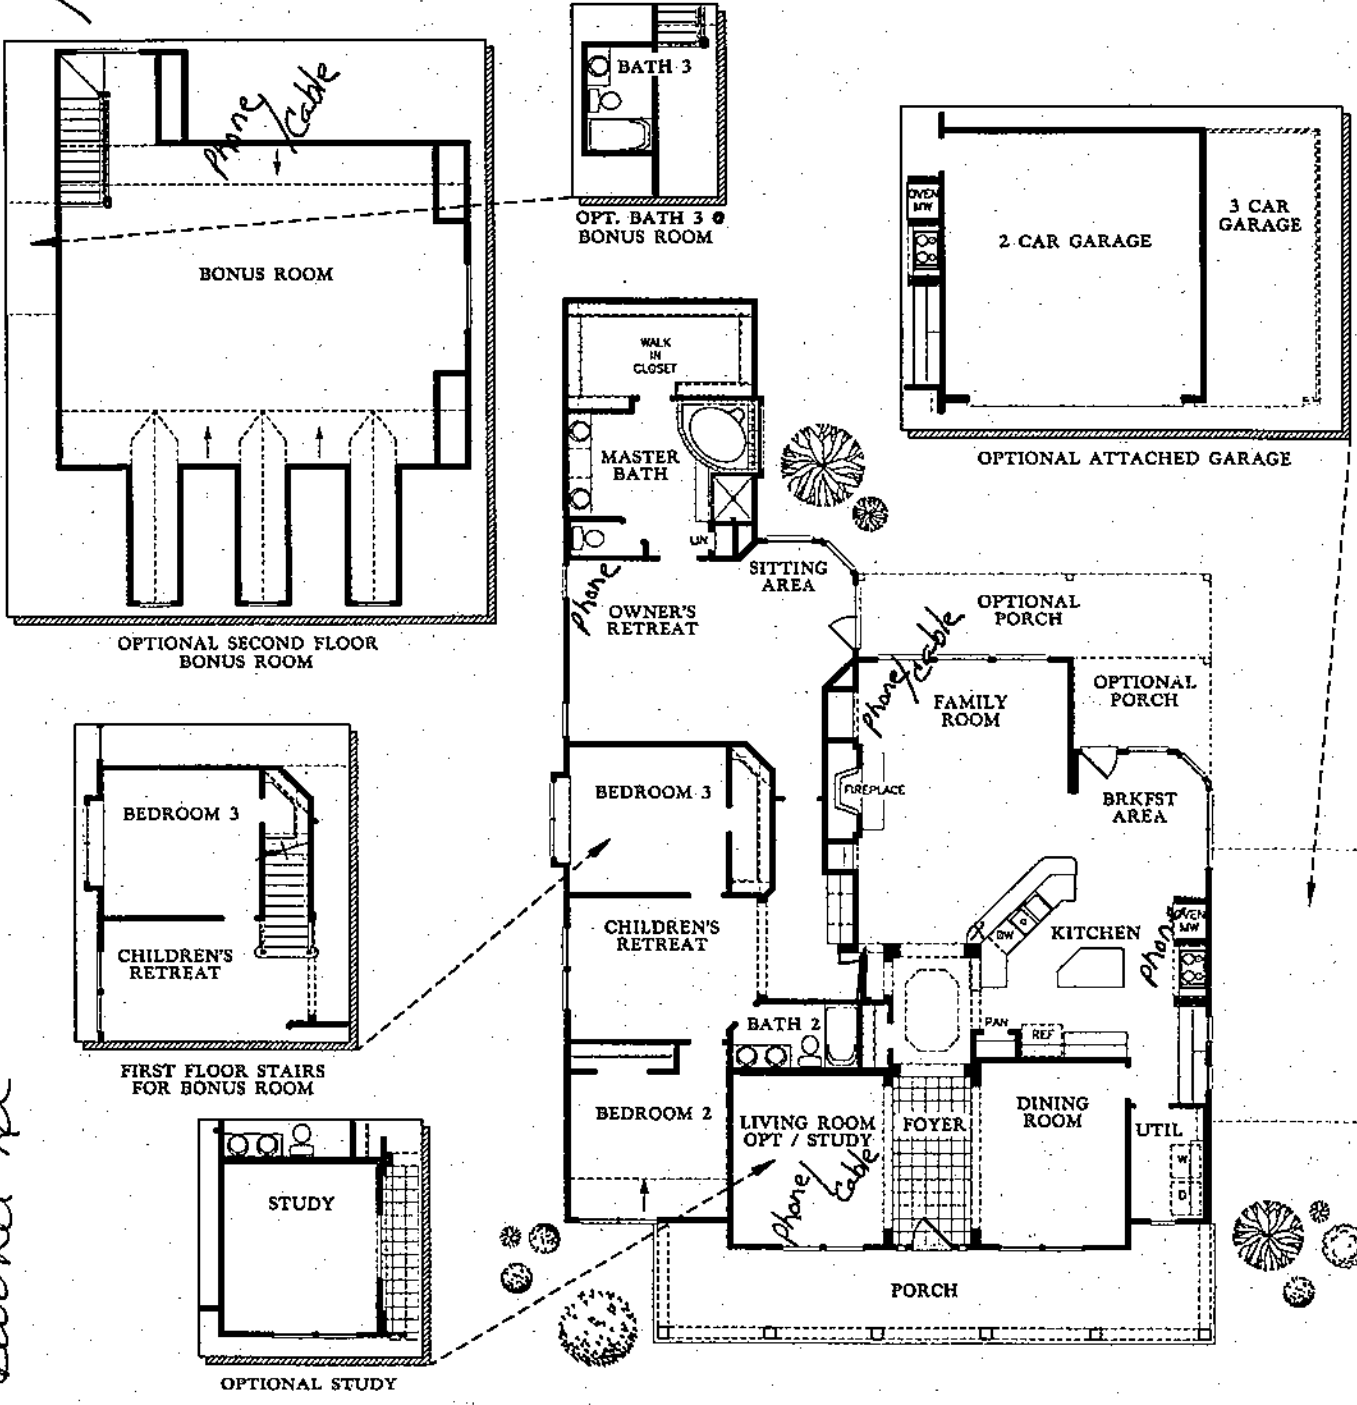

Standard
 2 fans
 3 phones
 3 cable

FLOOR PLAN

THE MARLOW

Crown molding?
 rooms?

Austin Div. Freighting
 452-5703
 8600 Burnet Rd

David Weekley Homes

Front windows may vary per elevation. Floorplans subject to change without notice.
 All David Weekley Homes' floor plans and elevations are copyrighted.
 DWH has and will enforce copyright laws to their fullest extent.
 © Weekley Homes, L.L.P. 1998